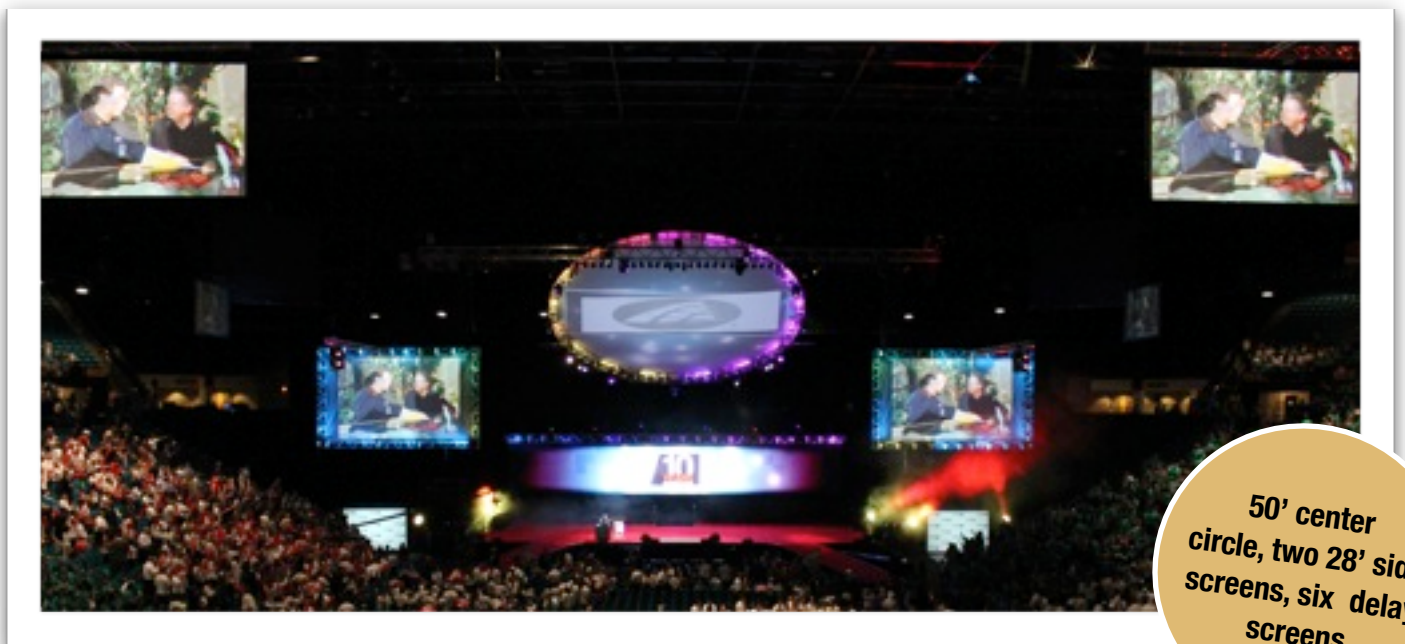

This year, the main event in the Las Vegas MGM Grand Garden Arena was attended by nearly 15,000. To accommodate the record-breaking crowd, we projected high-definition video on nine separate screens: a 50-foot overhead circle screen, two 28-foot side screens, and six smaller delay screens.

50' center circle, two 28' side screens, six delay screens

Additionally, a 170-panel LED (Elation 1024SMD) wall curved around the upstage edge of a 72-foot stage, showing vibrant, colorful animations and customized speaker support.

A 30-foot jib camera and two long lens cameras provided crystal-clear HD imagery.

AUGUST 2011

For the Awards Gala, the audience was entertained by several mesmerizing Cirque acts.

NASCAR superstar and sponsored driver Carl Edwards delighted the crowd as the show's opening speaker.

In addition to the sessions in the Garden Arena, Staging Directions also staged four separate meeting rooms for as many as 6,000 attendees each. A full SDI crew staffed every room for the audio, lights, video, 12-foot LED walls, and scenic elements. An on-site media team created customized graphics, videos and animations.