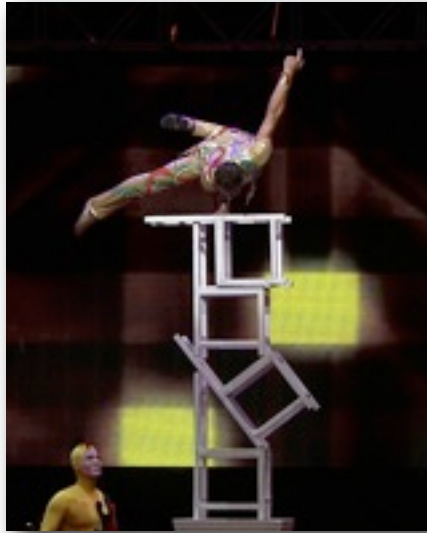

This year, the main event in the Las Vegas MGM Grand Garden Arena was attended by nearly 15,000. To accommodate the record-breaking crowd, we projected high-definition video on nine separate screens: a 50-foot overhead circle screen, two 28-foot side screens, and six smaller delay screens.

50' center circle, two 28' side screens, six delay screens

Additionally, a 170-panel LED (Elation 1024SMD) wall curved around the upstage edge of a 72-foot stage, showing vibrant, colorful animations and customized speaker support.

A 30-foot jib camera and two long lens cameras provided crystal-clear HD imagery.

AUGUST 2011

For the Awards Gala, the audience was entertained by several mesmerizing Cirque acts.

NASCAR superstar and sponsored driver Carl Edwards delighted the crowd as the show's opening speaker.

Roving, wireless HD cameras with IDX Cam-Wave technology captured live interviews with attendees.

And a local 30-member choir closed the show, complete with confetti and CO₂ canons.

NASCAR
superstar Carl
Edwards