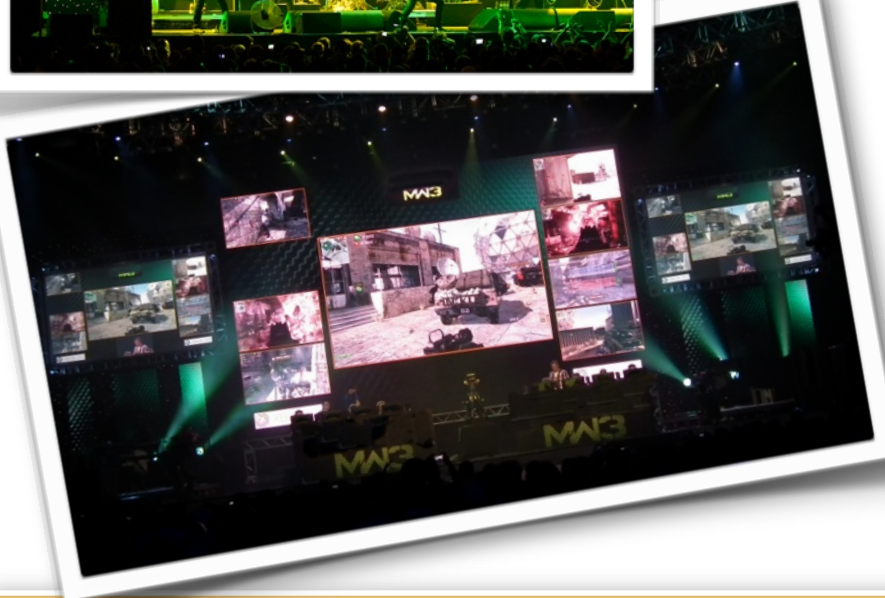

Staging Directions' army of seasoned crew members built the custom staging and helmed the controls for the elaborate main stage. They fitted the main stage with 18K HD projection for six screens. More than 16-hundred feet of truss on 75 motors supported hundreds of lights and the powerful VerTec line array system. A 20'x40' 12,000-pound HD LED wall was the dynamic centerpiece.

Hanger 19 - where Howard Hughes built his Spruce Goose and where scenes from Transformers were filmed

MAIN STAGE

If the 753-foot long warehouse wasn't challenging enough, Staging Directions provided lighting and sound for performer Kanye West and his tour show.

Celtic-punk band the Dropkick Murphys entertained the crowds on opening night.

One highlight was unveiling the latest installment in an internationally-popular video game.

As part of a massive tournament, 32 squads battled for \$1 Million in prizes. The final teams competed live on the main stage.