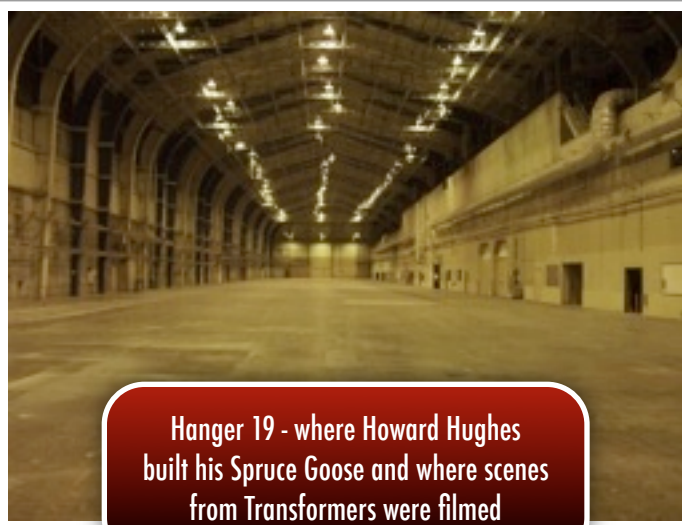

October 2011

www.stagingdirections.com

Bigger than Obama but right behind the Royal Wedding...

Los Angeles was on fire when 7,000 video-game enthusiasts gathered for a total-immersion fan experience. A large LA-based production company chose Staging Directions to be a part of transforming West LA's Hanger 19 into a gamers' paradise.

Staging Directions' army of seasoned crew members built the custom staging and helmed the controls for the elaborate main stage. They fitted the main stage with 18K HD projection for six screens. More than 16-hundred feet of truss on 75 motors supported hundreds of lights and the powerful VerTec line array system. A 20'x40' 12,000-pound HD LED wall was the dynamic centerpiece.

Hanger 19 - where Howard Hughes built his Spruce Goose and where scenes from Transformers were filmed

MAIN STAGE

If the 753-foot long warehouse wasn't challenging enough, Staging Directions provided lighting and sound for performer Kanye West and his tour show.